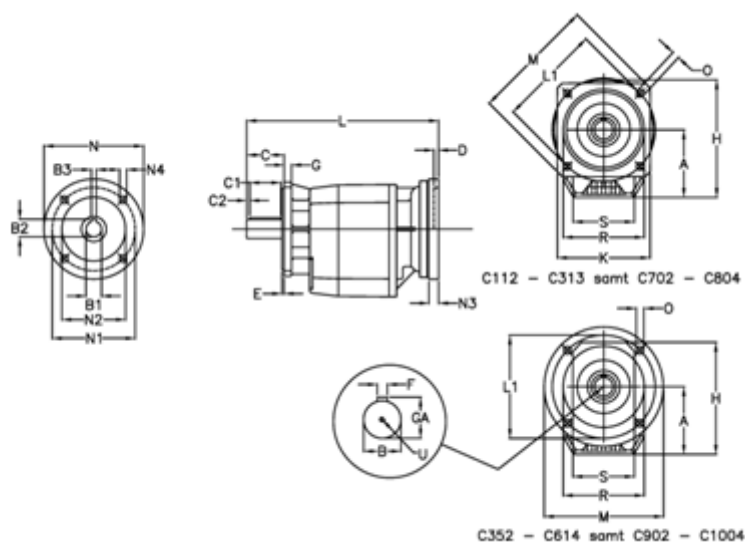

Article number: 406008116802425  
 Description: Helical gearbox  
 C804F-1168-P71B5

## Measures

A = 247.0	D = 4.5	L1 = 350	R = 320
B = 80	E = 5	M = 400	S = 300
B1 = 14	F = 22	N = 160	U = M20x42
B2 = 16.3	G = 20	N1 = 130	
B3 = 5	GA = 85.0	N2 = 110	
C = 140	H = 422.0	N3 = 0	
C1 = 110	K = 350	N4 = M8x16	
C2 = 15	L = 576.5	O = 18.0	